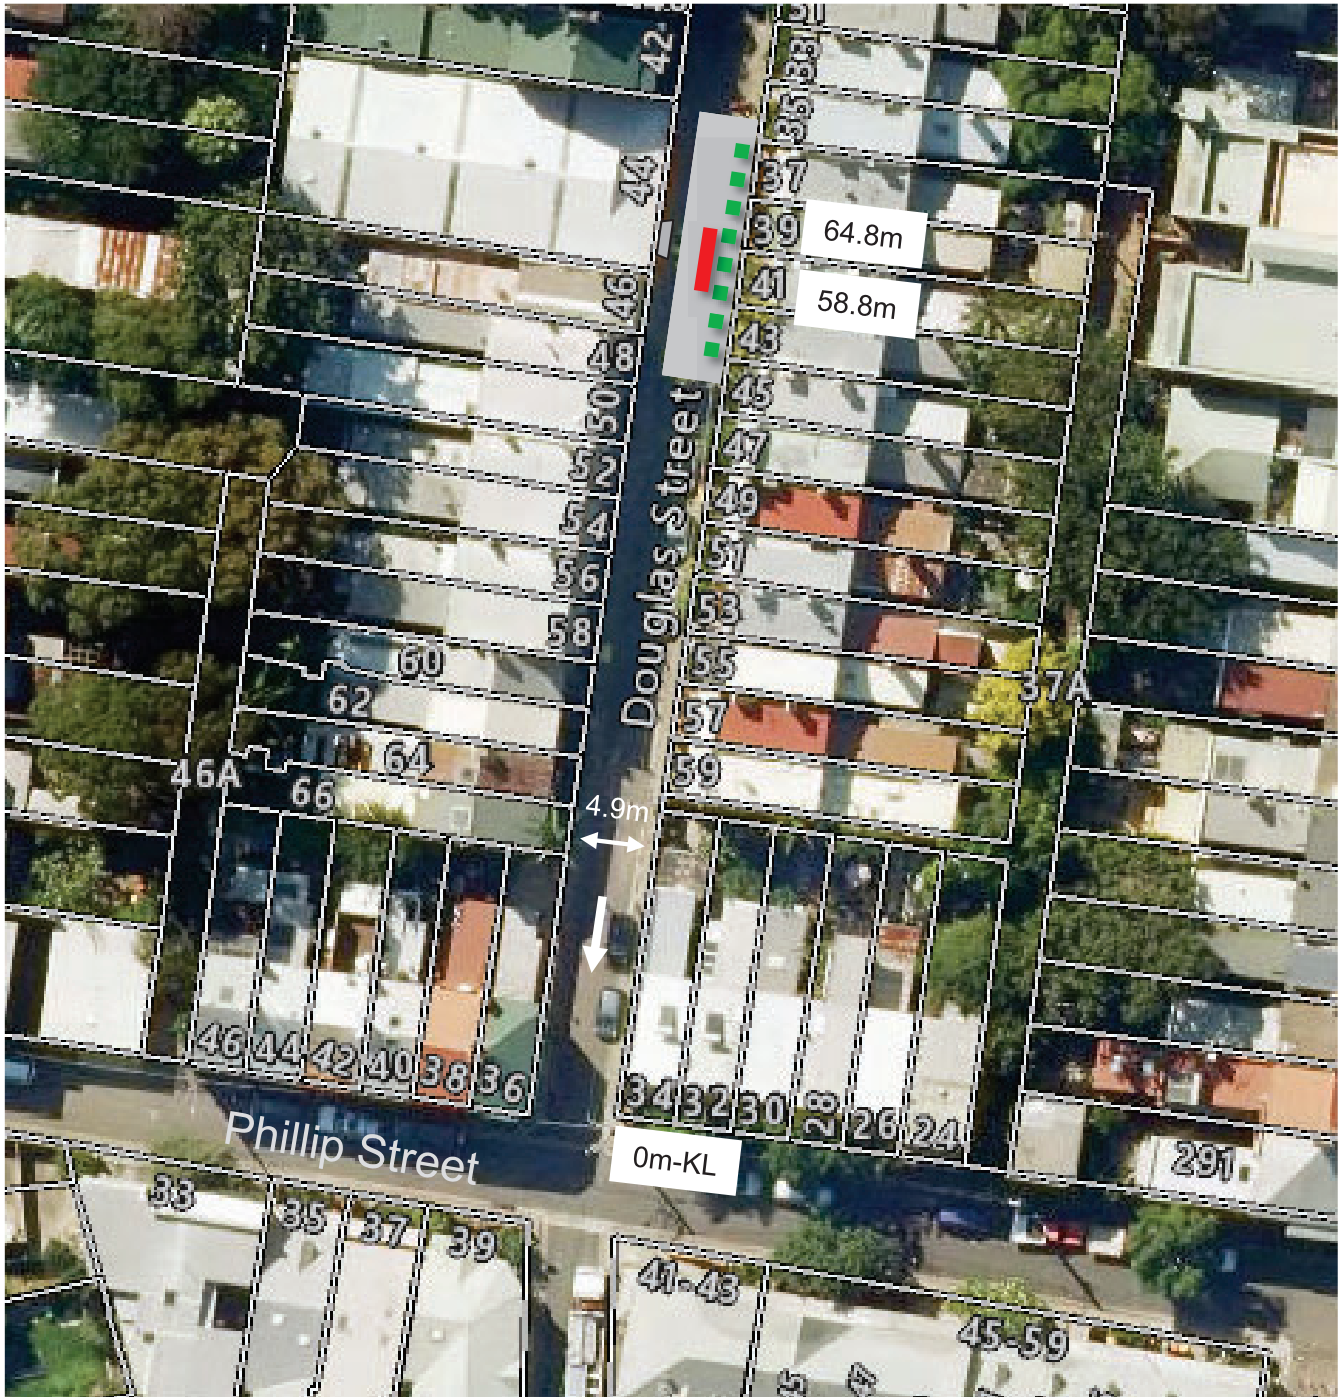

Douglas Street, Redfern Proposed parking changes

Existing

 "2P 8am-8pm Permit Holders Exceeded Area 41"

 Driveway

Proposed

 "No Parking"

Douglas Street

4.9m