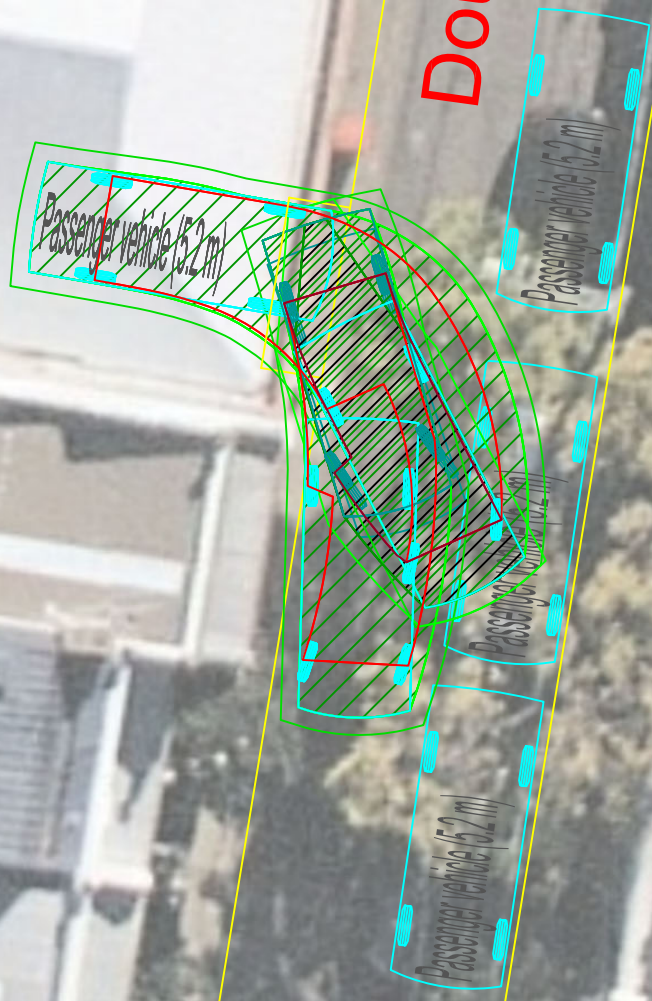

Douglas Street, Redfern Proposed parking changes

Existing

 "2P 8am-8pm Permit Holders Exceeded Area 41"

 Driveway

Proposed

 "No Parking"

Douglas Street

4.9m